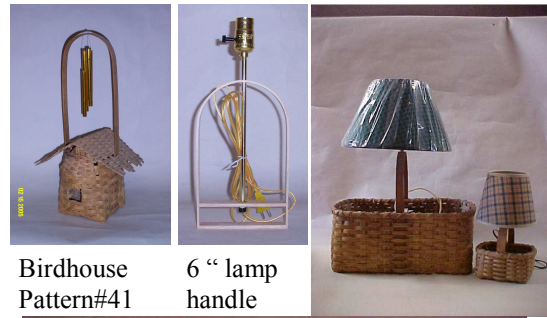

Retail
Birdhouse Handle \$3.50
 5"x 8"x 7/8"

Lamp Handle with Electrical – 7/8" Wide
 4"x 6" 13.00
 6"x 10" 14.00
 8"x 13" 15.00

Spoolie Handles – 5/8" Wide
 2 1/4"x 3 1/2" 3.25
 3"x 4 1/2" 3.00
 5"x 6 1/2" 3.00
 6"x 5" 3.00
 10"x 7" 4.00
 8"x 13"x 7/8" (Double Spoolie) 5.50
 8"x 17"x 7/8" (Triple Spoolie) 6.50
 12"x 12 1/2" (Wax Linen) 6.50

Wide Handles – 1 1/4" Wide
 6"x 10" 3.25
 8"x 13" 4.00
 10"x 14" 4.25

Painted Handles
 Santa (on wide handle) 11.00
 Rabbit (on wide handle) 11.00
 Herb Handle (10"x 14") 12.00

Swing Handles
5/8" Wide with Rivets
 3"x 9" (Jerry's Mini Tote) 4.00
 4"x 6 1/2" (Cookies for Two) 3.50
 6"x 8" 4.00
7/8" Wide with Rivets
 5"x 12 1/2" 5.00
 6"x 14" (Lunch Tote) 5.00
 7"x 17 1/2" 5.50
 7"x 23" 6.00
 6"x 10" (Vicky Lynn) 5.00
 8"x 11" (Vicky Lynn) 5.25
 10"x 12" (Vicky Lynn) 5.50
 12"x 13" (Vicky Lynn) 5.50
 6 1/2"x 9 1/2" (Holiday) 4.00
 8"x 12" (Hubby Snack) 4.50
 8"x 15 1/2" (Tennessee Tote) 6.00